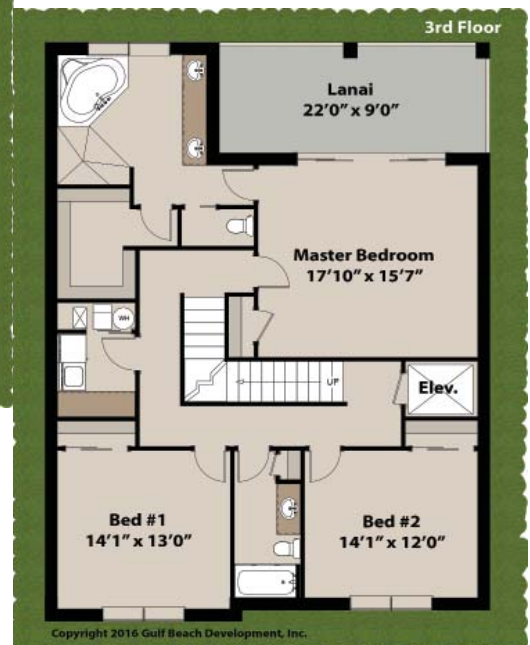

# ISLAND KEY

**GAST HOMES**

1-800-600-6683

Copyright 2016 Gulf Beach Development, Inc All Rights Reserved (Copyright Protected)

*Coastal Collection  
Multi-level*

4 Bedroom - 4 Baths

Width . . . . . 36' 0"

Depth . . . . . 52' 0"

Total Build . . . 5,509 Sq. Ft.

Total Living . . . 3,180 Sq. Ft.

This home may reflect options not included in the base price.

Florida Region  
CGC1521427

Instant online pricing: [www.GASTHOMES.com](http://www.GASTHOMES.com)