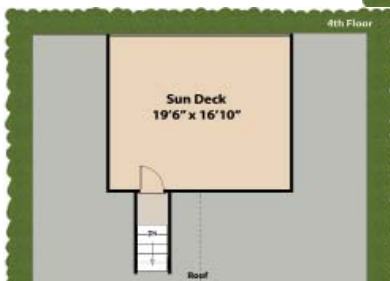

# ISLAND KEY

**GAST HOMES**

1-800-600-6683

Copyright 2016 Gulf Beach Development, Inc All Rights Reserved (Copyright Protected)

*Coastal Collection  
Multi-level*

4 Bedroom - 4 Baths

Width . . . . . 36' 0"

Depth . . . . . 52' 0"

Total Build . . . 5,509 Sq. Ft.

Total Living . . . 3,180 Sq. Ft.

This home may reflect options not included in the base price.

Florida Region  
CGC1521427

Instant online pricing: [www.GASTHOMES.com](http://www.GASTHOMES.com)