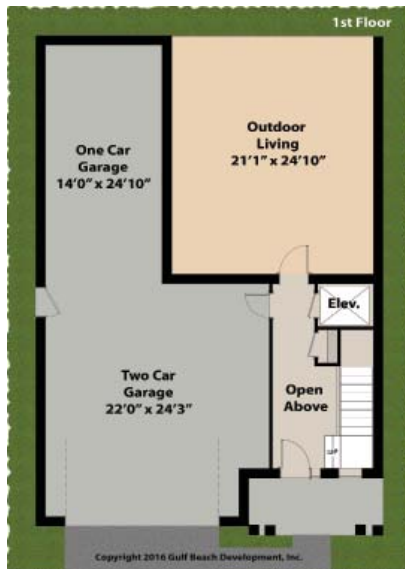

# ISLAND KEY

**GAST HOMES**

1-800-600-6683

Copyright 2016 Gulf Beach Development, Inc All Rights Reserved (Copyright Protected)

*Coastal Collection  
Multi-level*

4 Bedroom - 4 Baths

Width . . . . . 36' 0"

Depth . . . . . 52' 0"

Total Build . . . 5,509 Sq. Ft.

Total Living . . . 3,180 Sq. Ft.

This home may reflect options not included in the base price.

Florida Region  
CGC1521427

Instant online pricing: [www.GASTHOMES.com](http://www.GASTHOMES.com)