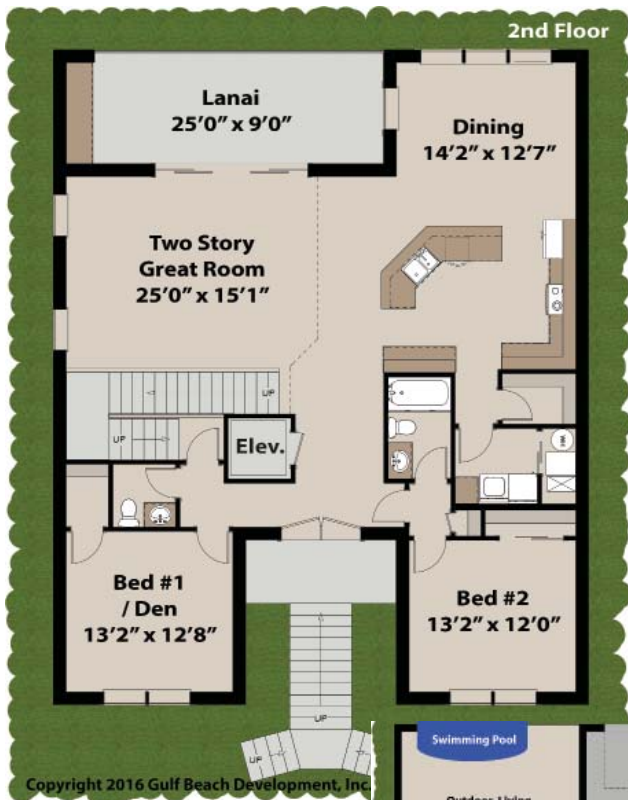

*Coastal Collection
Multi-level*

5 Bedroom - 3 1/2 Baths

Width . . . . . 42'-0"

Depth . . . . . 51'-6"

Total Build . . . . 5,847 Sq. Ft.

Total Living . . . 3,091 Sq. Ft.

This home may reflect options not included in the base price.

Copyright 2016 Gulf Beach Development, Inc All Rights Reserved (Copyright Protected)

Copyright 2016 Gulf Beach Development, Inc.