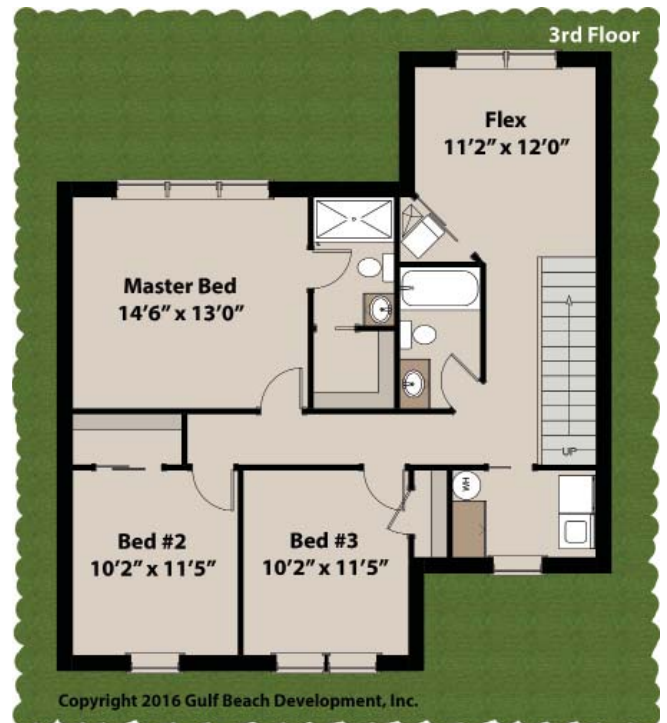

BREEZE HARBOR

GAST HOMES

1-800-600-6683

Copyright 2016 Gulf Beach Development, Inc All Rights Reserved (Copyright Protected)

*Coastal Collection
Multi-level*

4 Bedroom - 2 1/2 Baths

Width 34'-0"

Depth 38'-0"

Total Build 3,570 Sq. Ft.

Total Living . . . 2,110 Sq. Ft.

This home may reflect options not included in the base price.

Copyright 2016 Gulf Beach Development, Inc.

Copyright 2016 Gulf Beach Development, Inc.