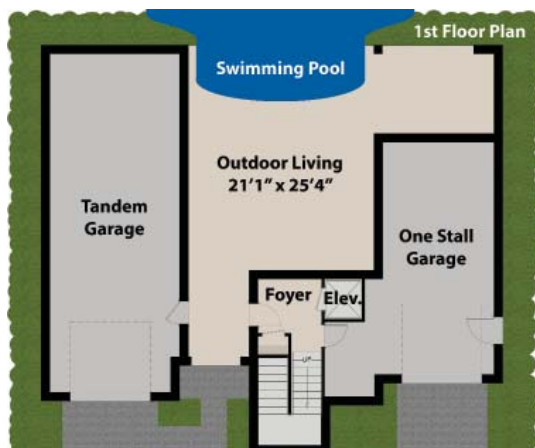

# BAHAMA BAY

**GAST HOMES**

1-800-600-6683

*Coastal Collection  
Multi-level*

3 Bedroom - 2 1/2 Baths

Width . . . . . 52'-0"

Depth . . . . . 46'-0"

Total Build . . . . 6,213 Sq. Ft.

Total Living . . . 3,300 Sq. Ft.

This home may reflect options not included in the base price.

Copyright 2016 Gulf Beach Development, Inc All Rights Reserved (Copyright Protected)

Florida Region  
CGC1521427